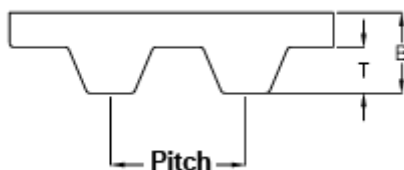

Data Sheet

Article number: 602931410031
Description: Gates Open timing belt rubber
L-037-glass cord

Measures

B = 3.6
Pitch = 3/8"
T = 1.91
Width = 037